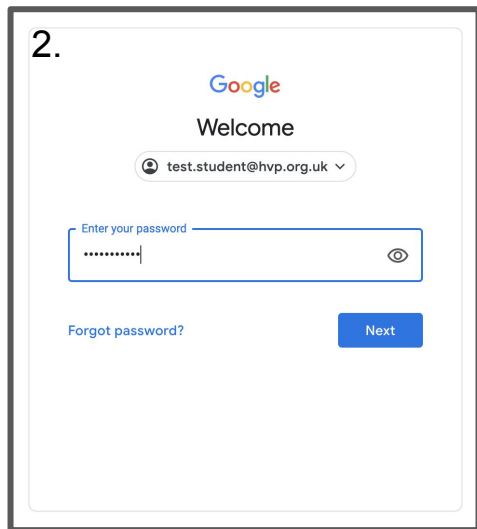

# Logging into Google Classroom

Google Classroom

In order to access Google classroom, your child will need their Google account details.

- Firstly, open a Google page - [www.google.com](http://www.google.com)
- Click sign in
- Enter their email and provided password (please keep private)
- Now click the 9 dot widget and select the Google Classroom icon
- You should now have access to your class account