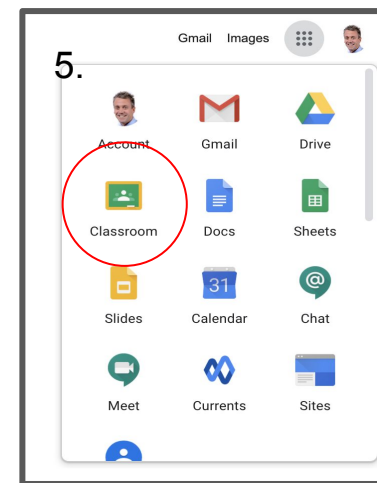

# Logging into Google Classroom

Google Classroom

In order to access Google classroom, your child will need their Google account details.

- Firstly, open a Google page - [www.google.com](http://www.google.com)
- Click sign in
- Enter their email and provided password (please keep private)
- Now click the 9 dot widget and select the Google Classroom icon
- You should now have access to your class account