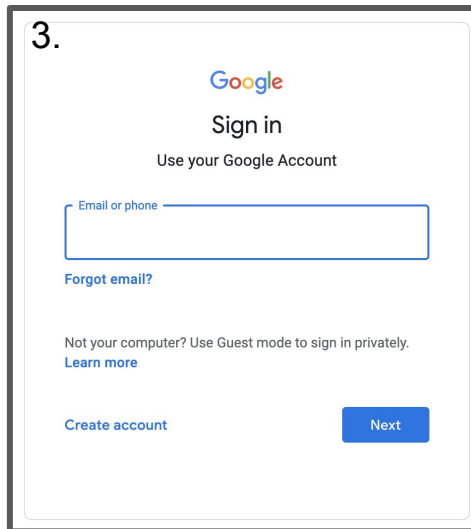

# Logging into Google Classroom

Google Classroom

In order to access Google classroom, your child will need their Google account details.

- Firstly, open a Google page - [www.google.com](http://www.google.com)
- Click sign in
- Enter their email and provided password (please keep private)
- Now click the 9 dot widget and select the Google Classroom icon
- You should now have access to your class account